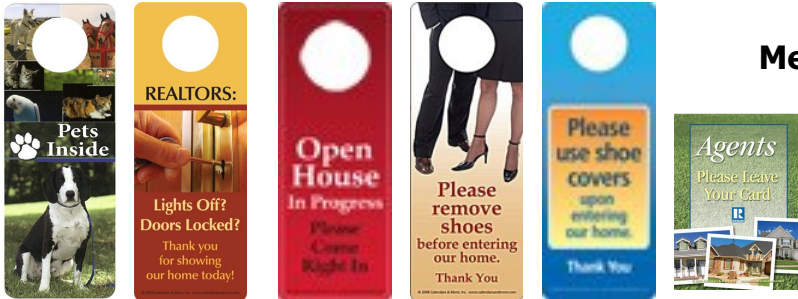

Protect your clients' doors from unwanted scratches and dents while using this high quality, heavy duty vinyl coated foam door guard! Hangs over the door knob and provides a strong protective cushion for lock boxes while showcasing the REALTOR® logo. [LBXDG]

Member Price: \$ 4.00 plus tax

Non-Member Price: \$ 4.75 plus tax

Open House/Showing Door Signs (6 pk)

Keep agents informed as they show your properties by using these signs. Door hangers include: "Pets Inside," a "Lights Off" reminder, an "Open House in Progress" sign, and "Please Remove Shoes" and "Please Use Shoe Covers" request. Also included in each set is an "Agents Please Leave Your Card" tent card. All signs are colorful to catch the attention of REALTORS® and are laminated and durable. [SGNPK]